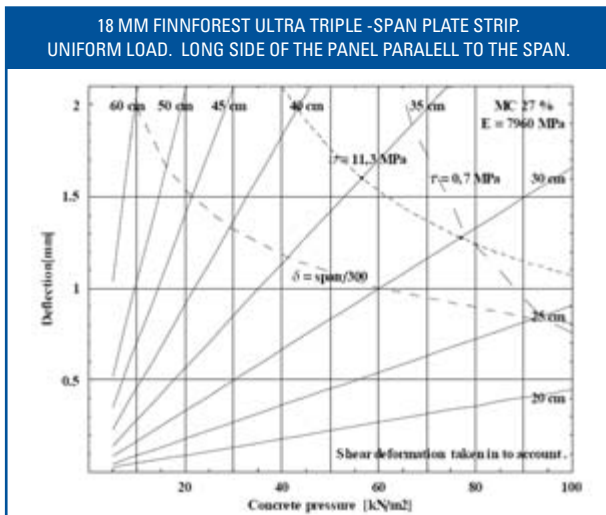

DESIGN DATA

Load table, Triple-span plate strip, Deflection max. Span / 300. Moisture content 27%. Surface grain direction (i.e. long side of the panel) parallel to the span.

Span [cm]	15mm / 10ply		18mm / 12ply		21mm / 14ply	
	q [kN/m²]	δ [mm]	q [kN/m²]	δ [mm]	q [kN/m²]	δ [mm]
20	70,3t	0,44				
25	56,2t	0,74	92,1d	0,83		
30	40,4d	1,00	60,2d	1,00	80,2d	1,00
35	27,1d	1,17	41,2d	1,17	56,2d	1,17
40	18,9d	1,33	29,2d	1,33	40,7d	1,33
45	13,7d	1,50	21,4d	1,50	30,2d	1,50
50	10,2d	1,67	16,1d	1,67	23,0d	1,67
60	6,1d	2,00	9,7d	2,00	14,1d	2,00

q = Uniformly distributed load   t = planar shear strength limitation
δ = Deflection   d = deflection limitation

THE ENVIRONMENT

Finnforest plywood is manufactured from wood, which is a renewable natural resource. Finnforest plywood has the right to use the PEFC-logo, which ensures that the raw material is sourced from sustainably managed forests.

WASTE HANDLING

Finnforest Ultra plywood can be burnt when the combustion temperature is at least 700° C. It should be noted that the instruction for disposal may vary in different countries depending on current legislation.