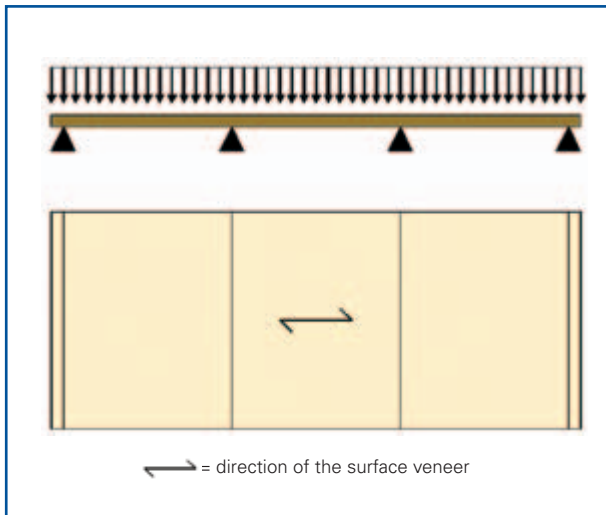

DESIGN DATA

Load table, Triple-span plate strip, Deflection max. Span / 300. Moisture content 27%. Surface grain direction (i.e. long side of the panel) parallel to the span.

Span [cm]	15mm / 10ply		18mm / 12ply		21mm / 14ply	
	q [kN/m²]	δ [mm]	q [kN/m²]	δ [mm]	q [kN/m²]	δ [mm]
20	70,3t	0,44				
25	56,2t	0,74	92,1d	0,83		
30	40,4d	1,00	60,2d	1,00	80,2d	1,00
35	27,1d	1,17	41,2d	1,17	56,2d	1,17
40	18,9d	1,33	29,2d	1,33	40,7d	1,33
45	13,7d	1,50	21,4d	1,50	30,2d	1,50
50	10,2d	1,67	16,1d	1,67	23,0d	1,67
60	6,1d	2,00	9,7d	2,00	14,1d	2,00

q = Uniformly distributed load   t = planar shear strength limitation
δ = Deflection   d = deflection limitation

THE ENVIRONMENT

Finnforest plywood is manufactured from wood, which is a renewable natural resource. Finnforest plywood has the right to use the PEFC-logo, which ensures that the raw material is sourced from sustainably managed forests.

WASTE HANDLING

Finnforest Ultra plywood can be burnt when the combustion temperature is at least 700° C. It should be noted that the instruction for disposal may vary in different countries depending on current legislation.