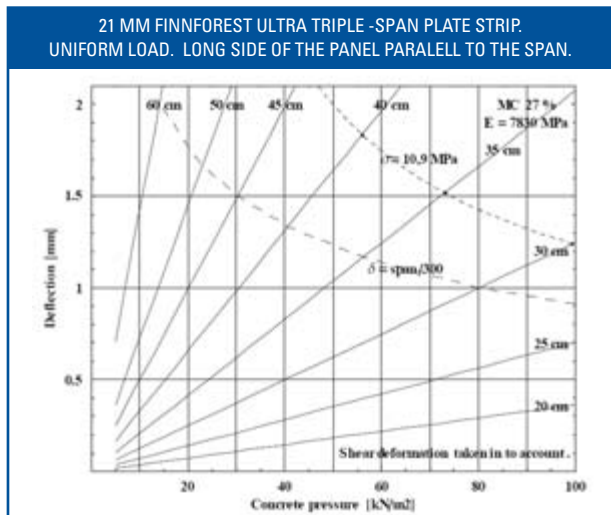

DESIGN DATA

Load table, Triple-span plate strip, Deflection max. Span / 300. Moisture content 27%. Surface grain direction (i.e. long side of the panel) parallel to the span.

Span [cm]	15mm / 10ply		18mm / 12ply		21mm / 14ply	
	q [kN/m²]	δ [mm]	q [kN/m²]	δ [mm]	q [kN/m²]	δ [mm]
20	70,3t	0,44				
25	56,2t	0,74	92,1d	0,83		
30	40,4d	1,00	60,2d	1,00	80,2d	1,00
35	27,1d	1,17	41,2d	1,17	56,2d	1,17
40	18,9d	1,33	29,2d	1,33	40,7d	1,33
45	13,7d	1,50	21,4d	1,50	30,2d	1,50
50	10,2d	1,67	16,1d	1,67	23,0d	1,67
60	6,1d	2,00	9,7d	2,00	14,1d	2,00

q = Uniformly distributed load   t = planar shear strength limitation
δ = Deflection   d = deflection limitation

THE ENVIRONMENT

Finnforest plywood is manufactured from wood, which is a renewable natural resource. Finnforest plywood has the right to use the PEFC-logo, which ensures that the raw material is sourced from sustainably managed forests.

WASTE HANDLING

Finnforest Ultra plywood can be burnt when the combustion temperature is at least 700° C. It should be noted that the instruction for disposal may vary in different countries depending on current legislation.