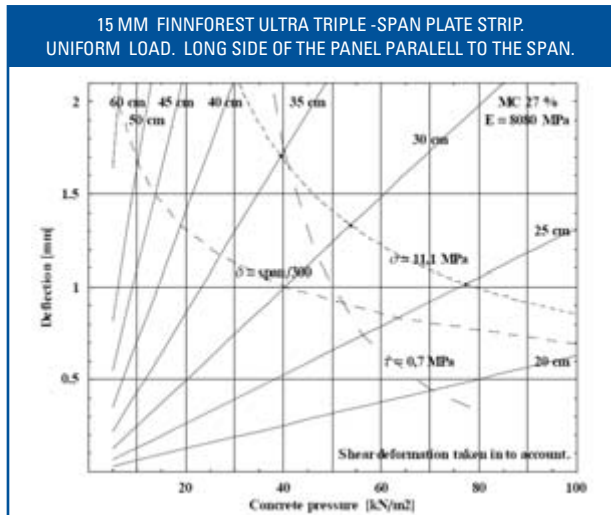

DESIGN DATA

Load table, Triple-span plate strip, Deflection max. Span / 300. Moisture content 27%. Surface grain direction (i.e. long side of the panel) parallel to the span.

Span [cm]	15mm / 10ply		18mm / 12ply		21mm / 14ply	
	q [kN/m²]	δ [mm]	q [kN/m²]	δ [mm]	q [kN/m²]	δ [mm]
20	70,3t	0,44				
25	56,2t	0,74	92,1d	0,83		
30	40,4d	1,00	60,2d	1,00	80,2d	1,00
35	27,1d	1,17	41,2d	1,17	56,2d	1,17
40	18,9d	1,33	29,2d	1,33	40,7d	1,33
45	13,7d	1,50	21,4d	1,50	30,2d	1,50
50	10,2d	1,67	16,1d	1,67	23,0d	1,67
60	6,1d	2,00	9,7d	2,00	14,1d	2,00

q = Uniformly distributed load   t = planar shear strength limitation
δ = Deflection   d = deflection limitation

THE ENVIRONMENT

Finnforest plywood is manufactured from wood, which is a renewable natural resource. Finnforest plywood has the right to use the PEFC-logo, which ensures that the raw material is sourced from sustainably managed forests.

WASTE HANDLING

Finnforest Ultra plywood can be burnt when the combustion temperature is at least 700° C. It should be noted that the instruction for disposal may vary in different countries depending on current legislation.