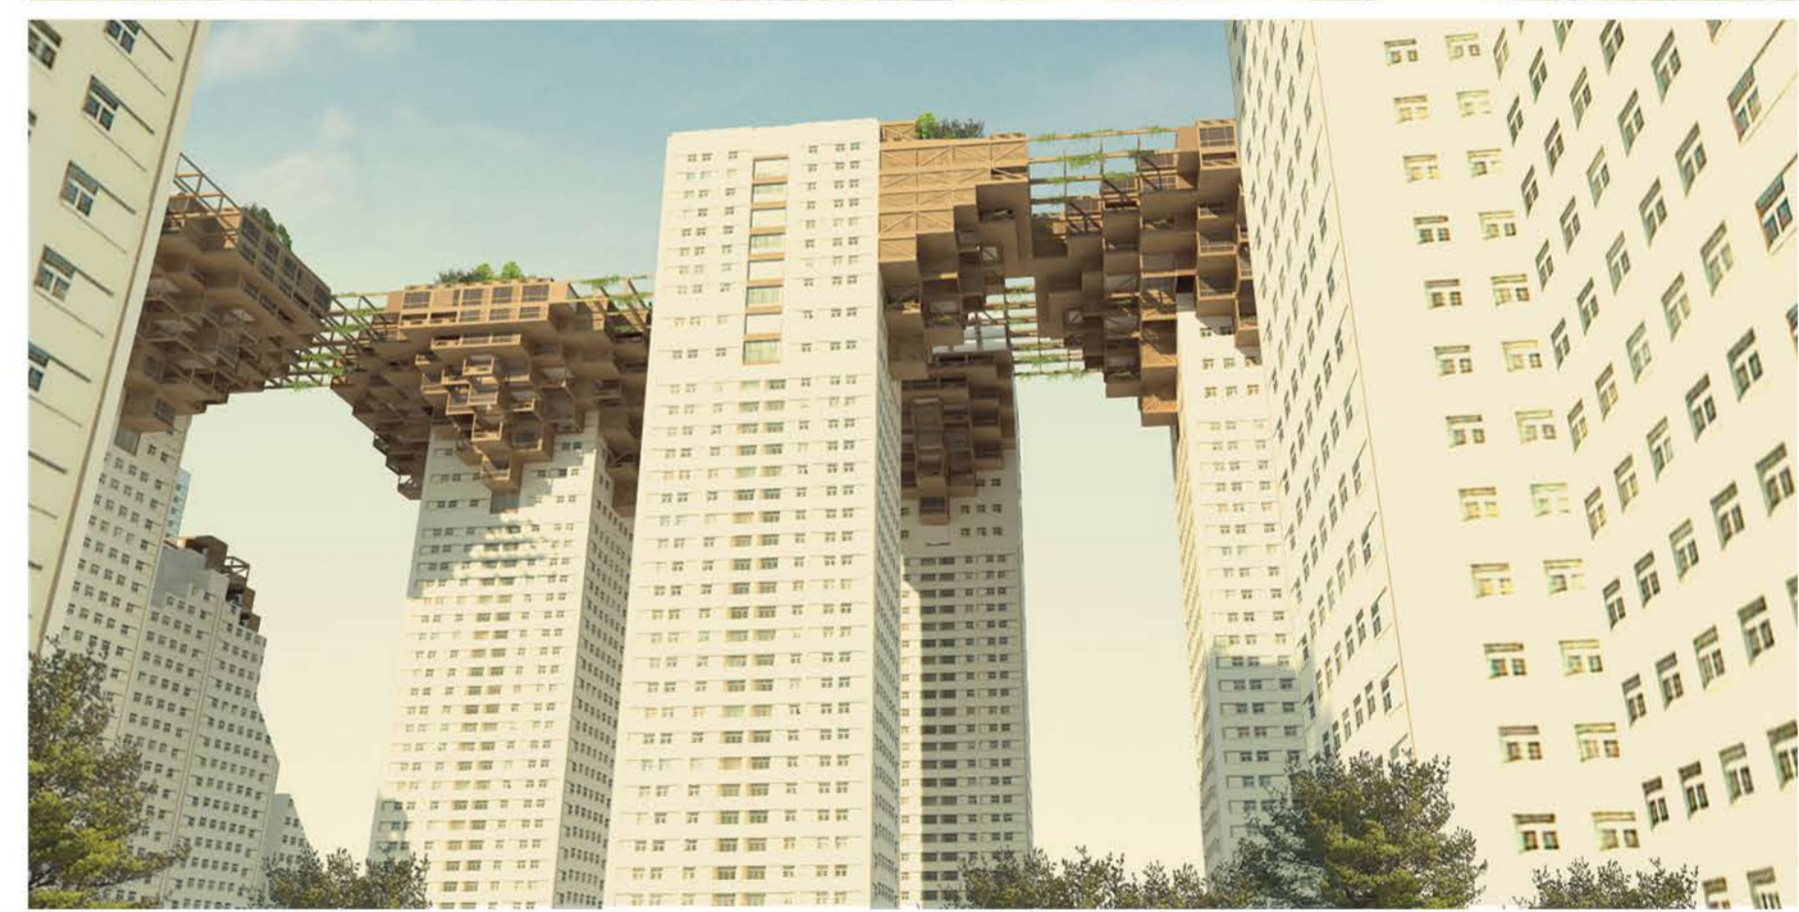

The CITY ABOVE The CITY

Ideas

In this design we have many spaces to re-create the social relations between residents and revive urban spaces. We have farms with different features on the roof to reduce air pollution, increase the visual qualities, create interaction between residents, and satisfy minor needs for each block in a world that population grows every day and we need lands for food production. We also assign different functions such as Agriculture farm, play ground, pool, market, etc, and bridges between the roofs.