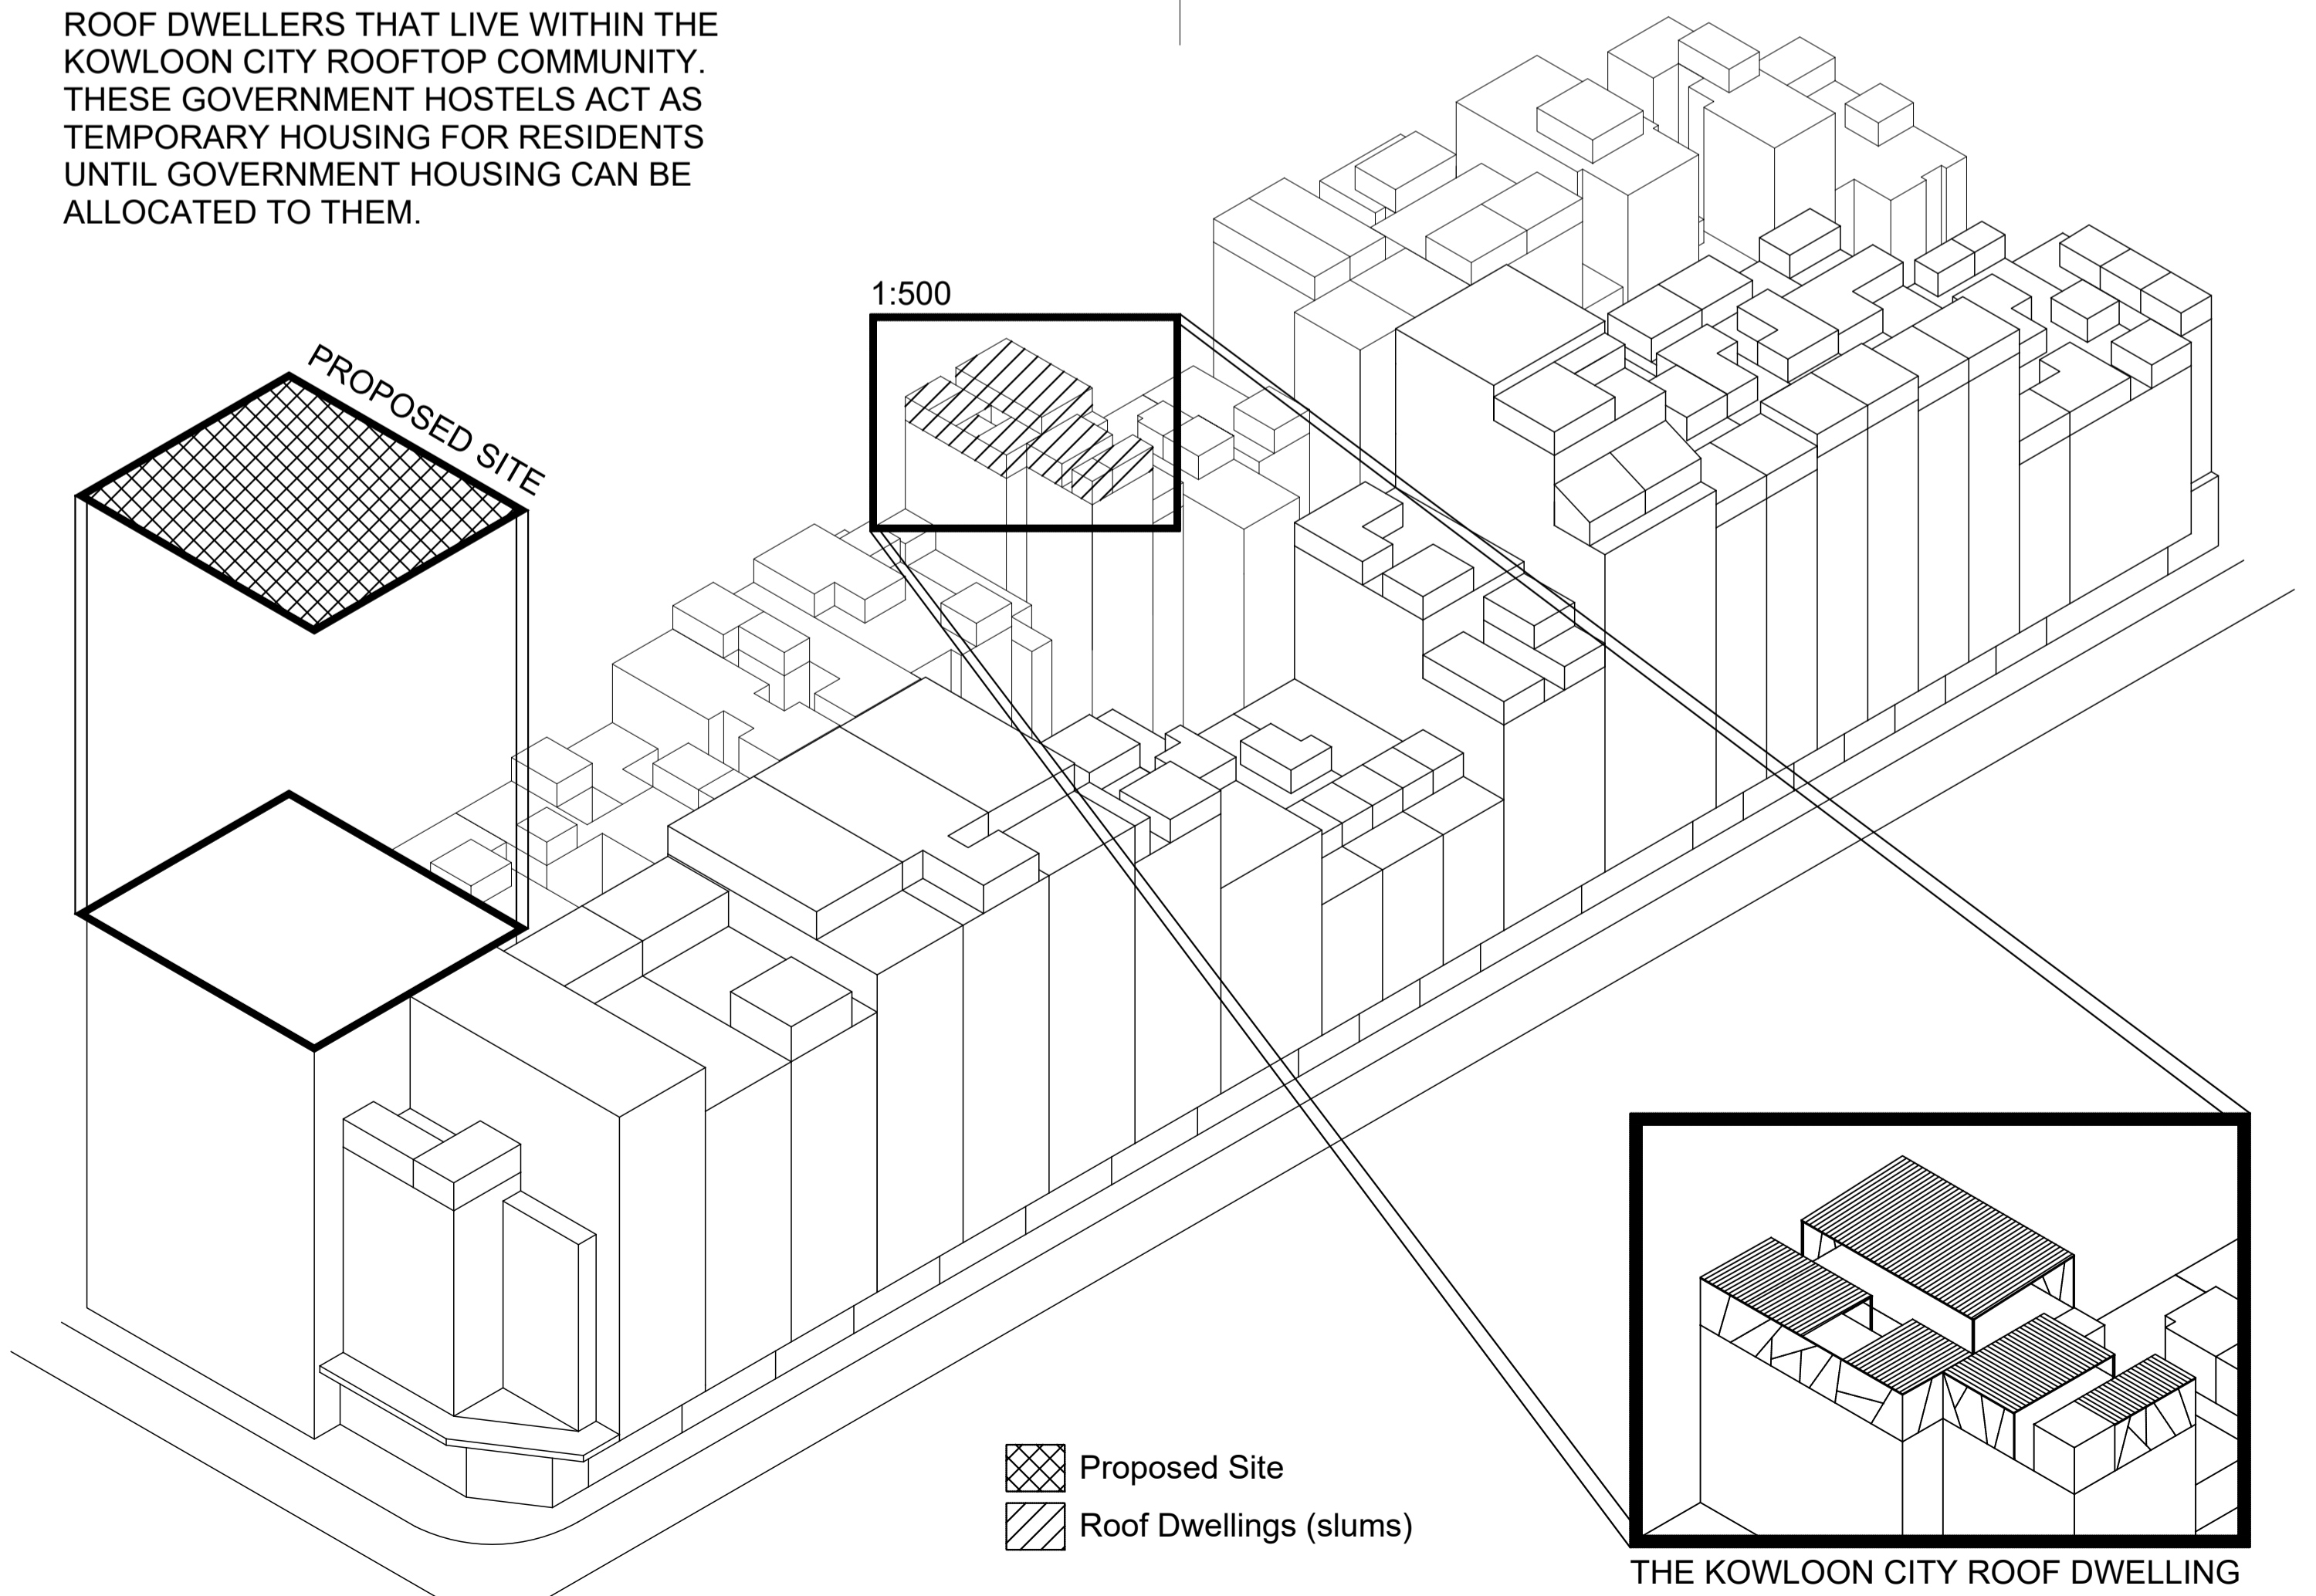

SITE: KOWLOON CITY ROOFTOP COMMUNITY

LOCATION

KOWLOON CITY, HONG KONG

ROOFTOP HOSTEL

A SAFER ALTERNATIVE PROVIDED FOR ROOF DWELLERS THAT LIVE WITHIN THE KOWLOON CITY ROOFTOP COMMUNITY. THESE GOVERNMENT HOSTELS ACT AS TEMPORARY HOUSING FOR RESIDENTS UNTIL GOVERNMENT HOUSING CAN BE ALLOCATED TO THEM.

-  Proposed Site
-  Roof Dwellings (slums)

THE KOWLOON CITY ROOF DWELLING