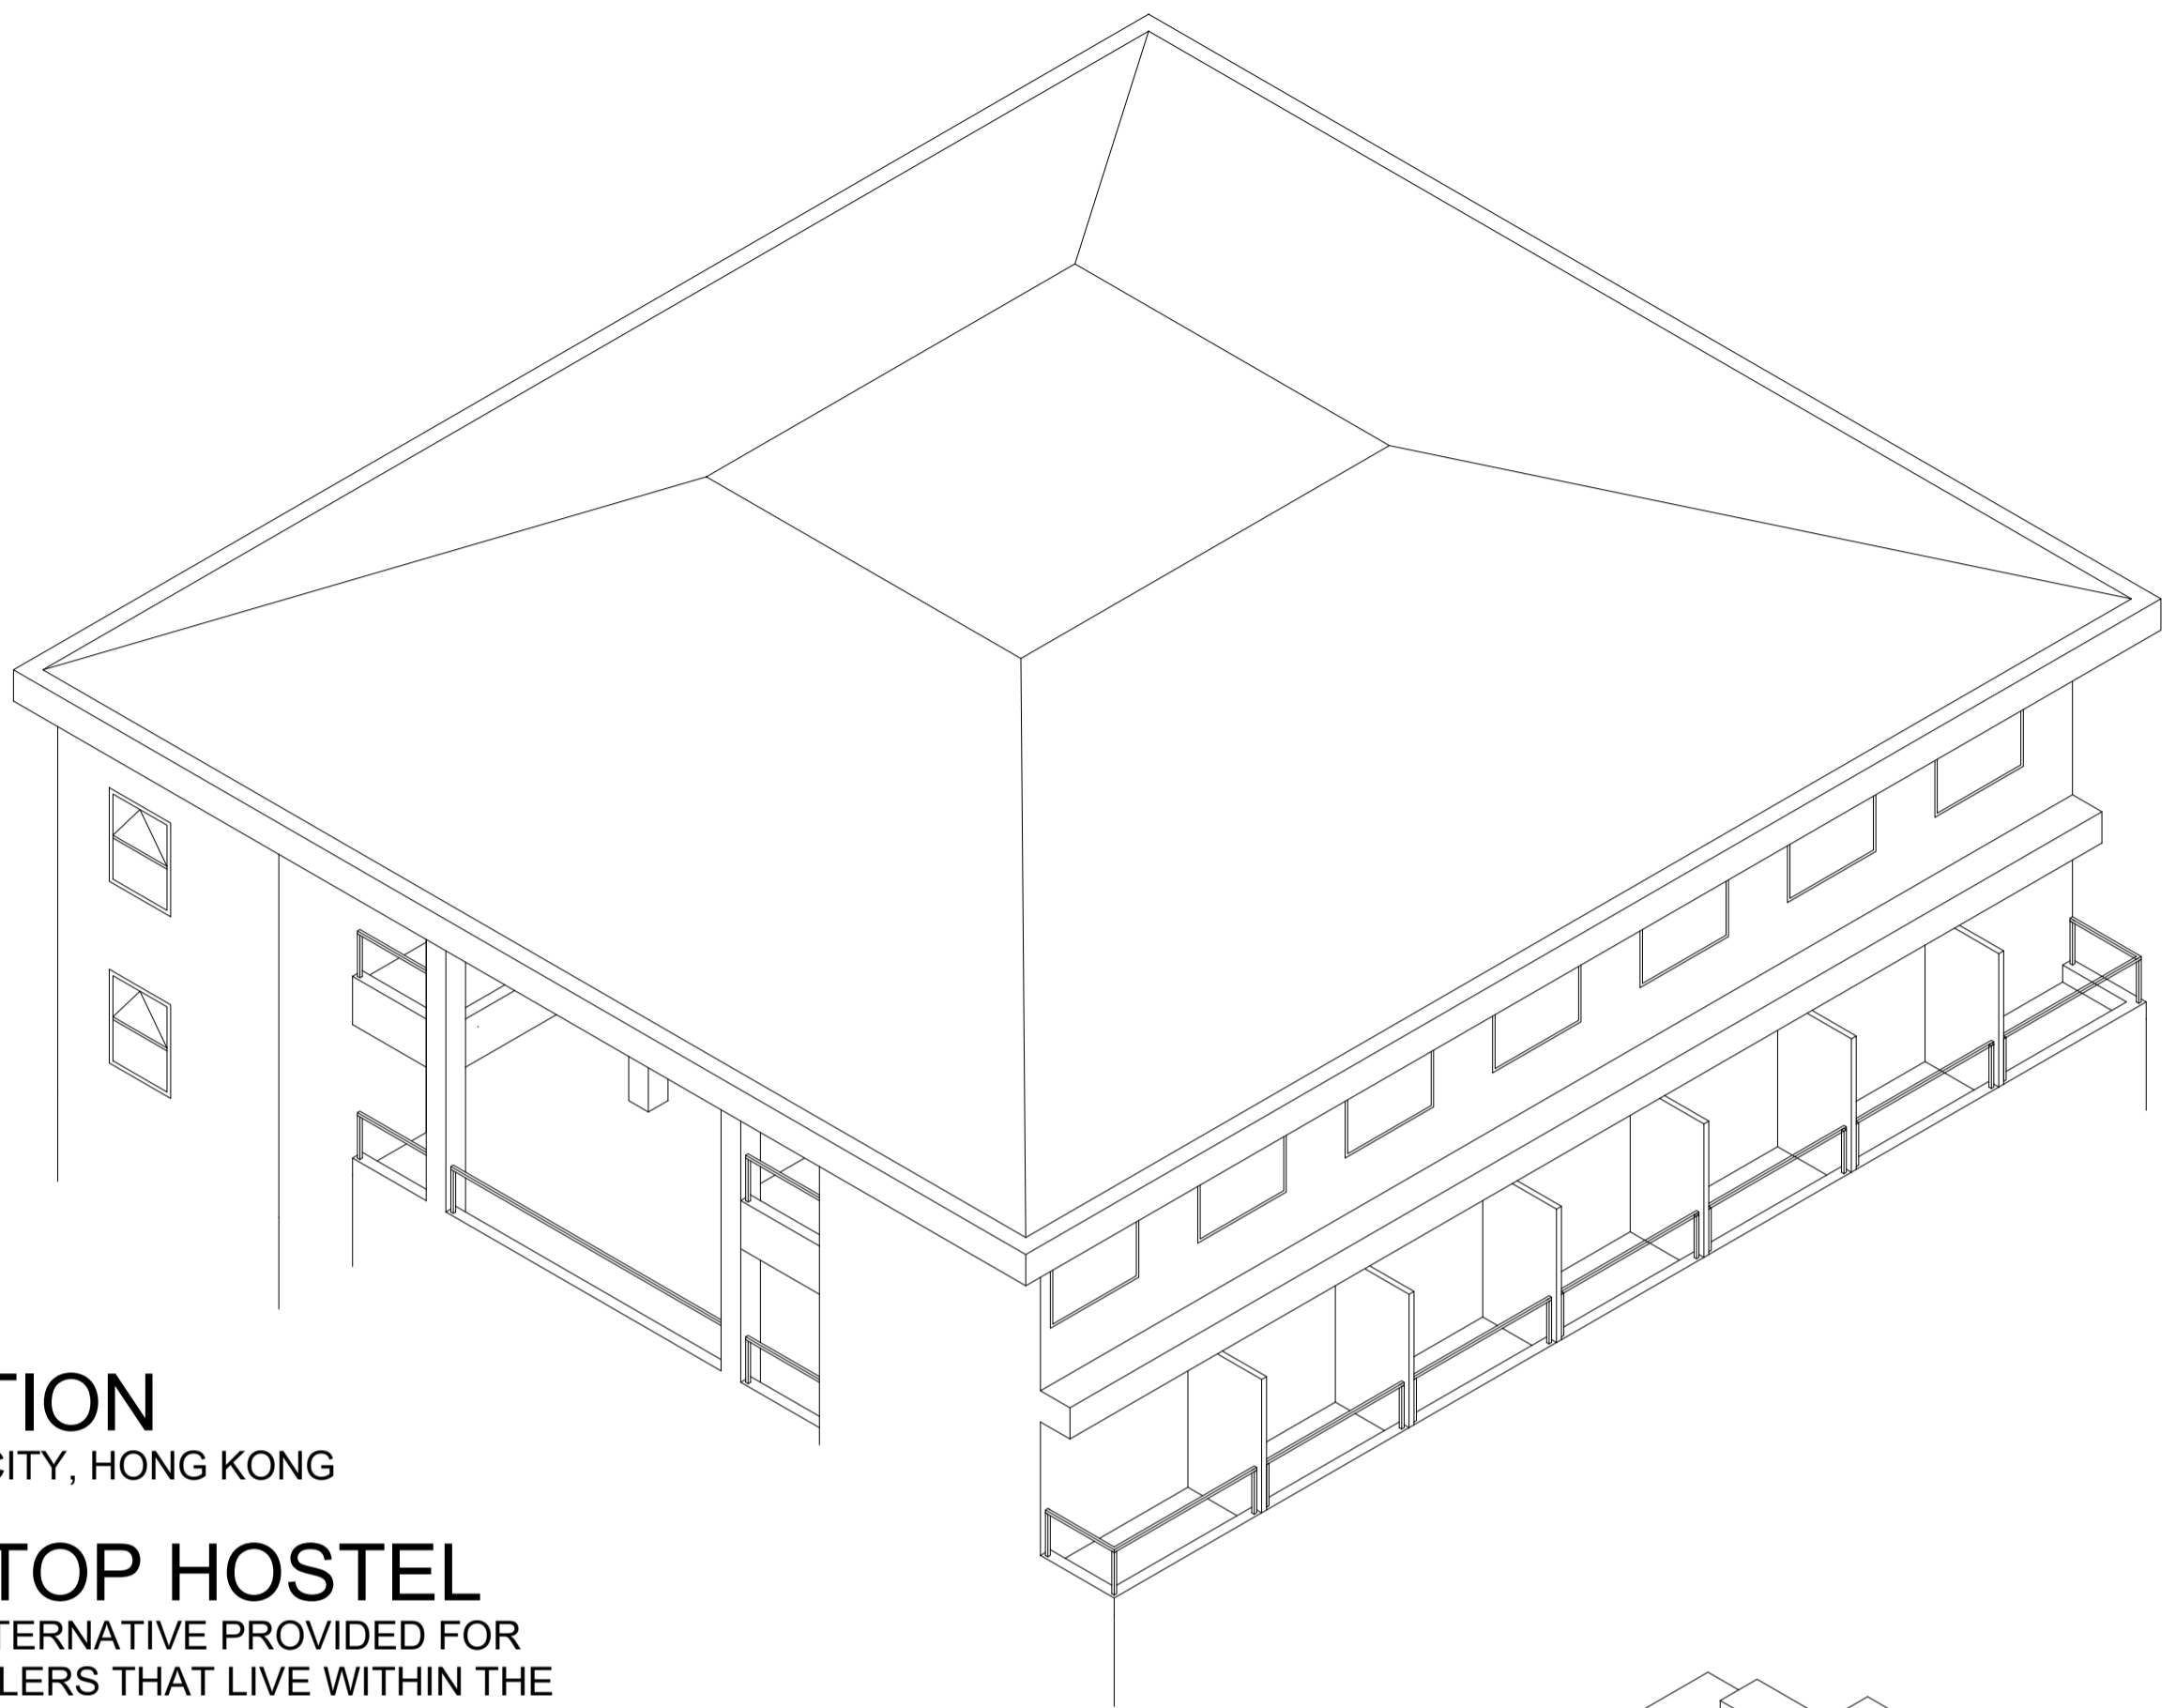

SITE: KOWLOON CITY ROOFTOP COMMUNITY

LOCATION

KOWLOON CITY, HONG KONG

ROOFTOP HOSTEL

A SAFER ALTERNATIVE PROVIDED FOR ROOF DWELLERS THAT LIVE WITHIN THE KOWLOON CITY ROOFTOP COMMUNITY. THESE GOVERNMENT HOSTELS ACT AS TEMPORARY HOUSING FOR RESIDENTS UNTIL GOVERNMENT HOUSING CAN BE ALLOCATED TO THEM.

-  Proposed Site
-  Roof Dwellings (slums)

THE KOWLOON CITY ROOF DWELLING